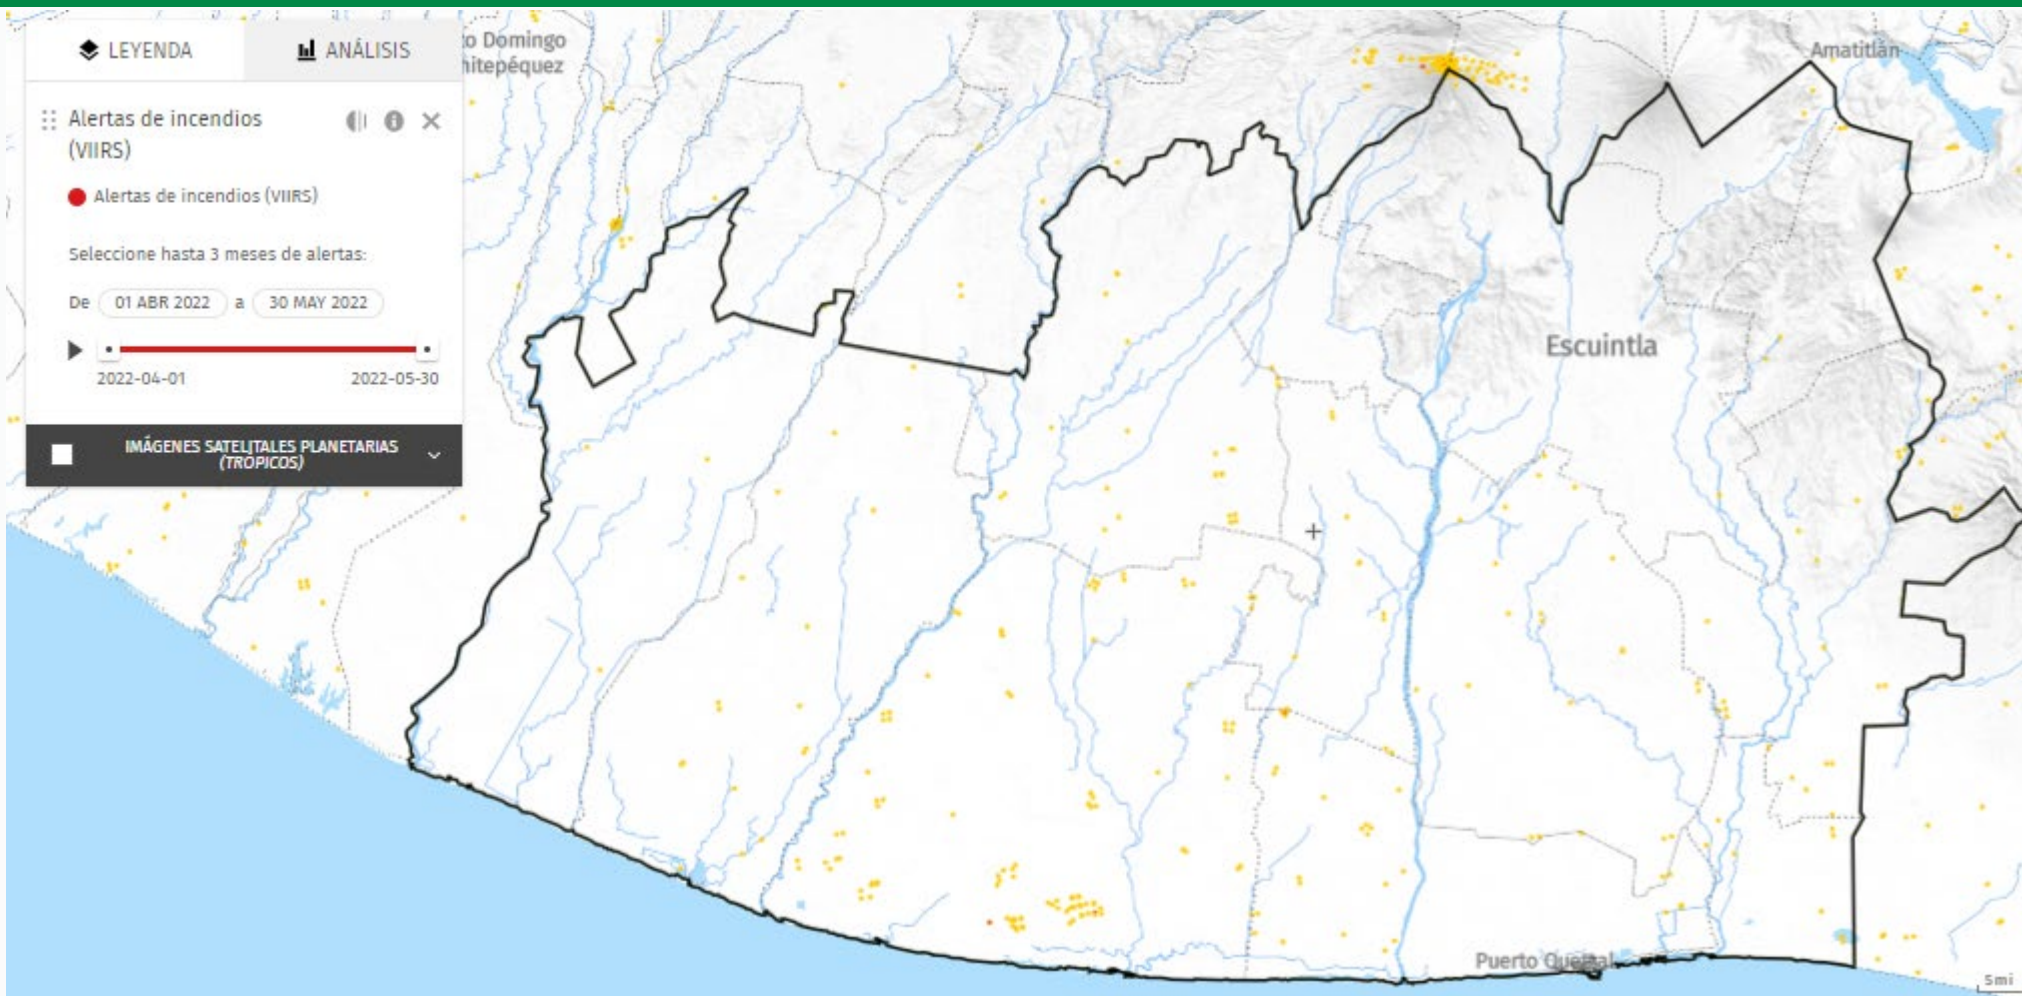

Alertas de Incendios – “Trimestre 4”

LEYENDA ANÁLISIS

< ESCUINTLA, GUATEMALA

In 2010, Escuintla had 129kha of natural forest, extending over 29% of its land area. In 2021, it lost 315ha of natural forest, equivalent to 156kt of CO₂ emissions.

ALERTAS DE INCENDIOS EN ESCUINTLA, GUATEMALA

Se han notificado 57 VIIRS alertas de incendio en Escuintla entre 1st of April 2022 y 30th of May 2022, de las cuales 32% fueron alertas de alta confianza.

- Alertas de alta confianza: 18
- Otras alertas: 39