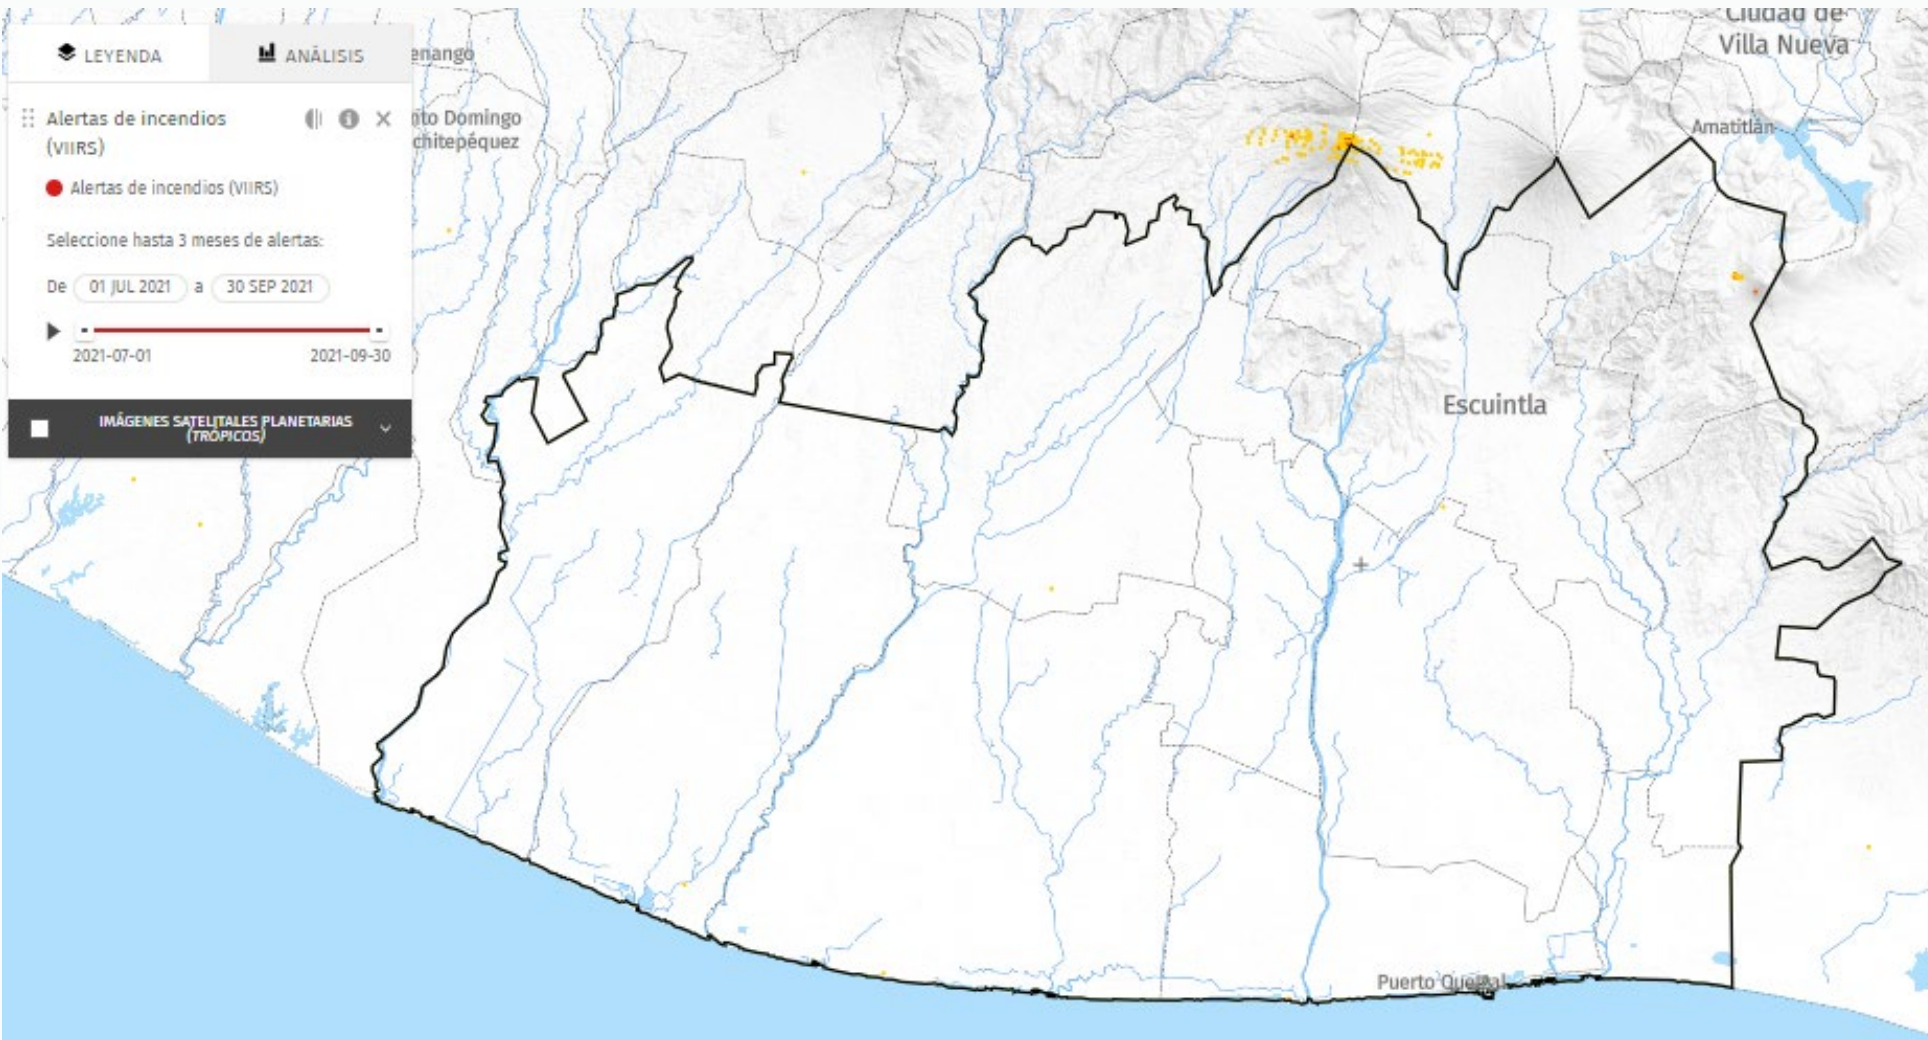

Alertas de Incendios – “Trimestre 1”

LEYENDA

ANÁLISIS

ESCUINTLA, GUATEMALA

In 2010, Escuintla had 129kha of natural forest, extending over 29% of its land area. In 2021, it lost 315ha of natural forest, equivalent to 156kt of CO₂ emissions.

ALERTAS DE INCENDIOS EN ESCUINTLA, GUATEMALA

Se han notificado 29 VIIRS alertas de incendio en Escuintla entre 1st of July 2021 y 30th of September 2021, de las cuales none fueron alertas de alta confianza.

Alertas de alta confianza

0

Otras alertas

29